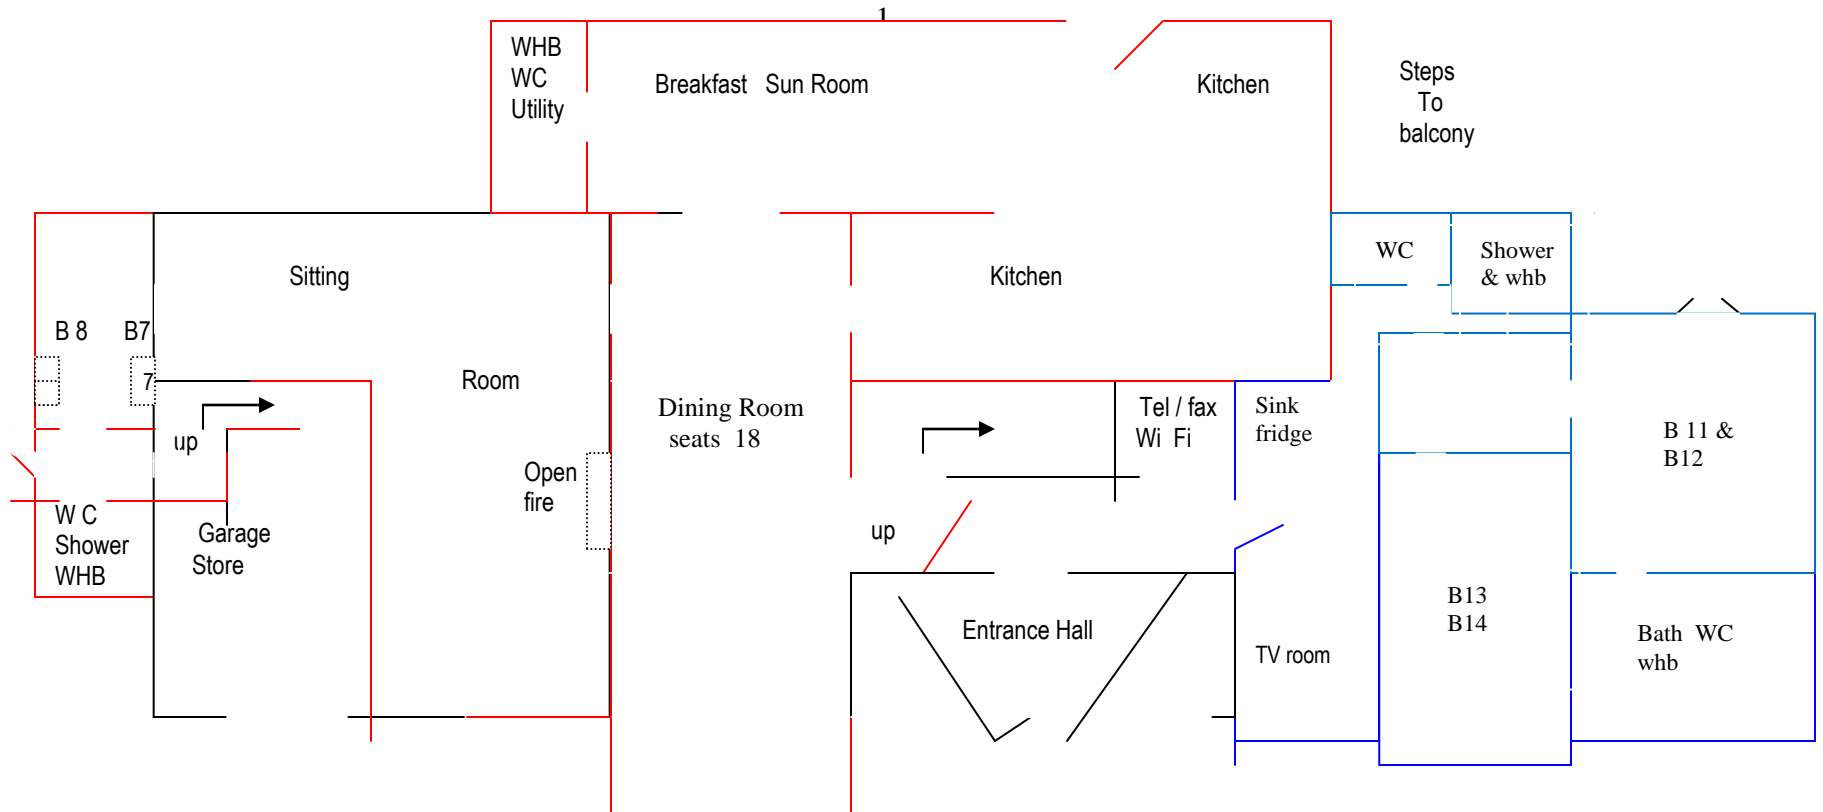

EVERGREEN LODGE
Ground Floor

Main House
max: 10

West wing
Max: 4

EVERGREEN LODGE
First Floor

*There is no upstairs connection between
B1 & 2 and B 9 & 10*

Main House
Max: 10

Beds 1&2, 5&6, 9&10 and 11&12 are 5' double beds
Beds 4, 7, 9(a), 10(a) and 14 are 3' single beds

Beds 3, 8 and 13 are 2'6" single beds