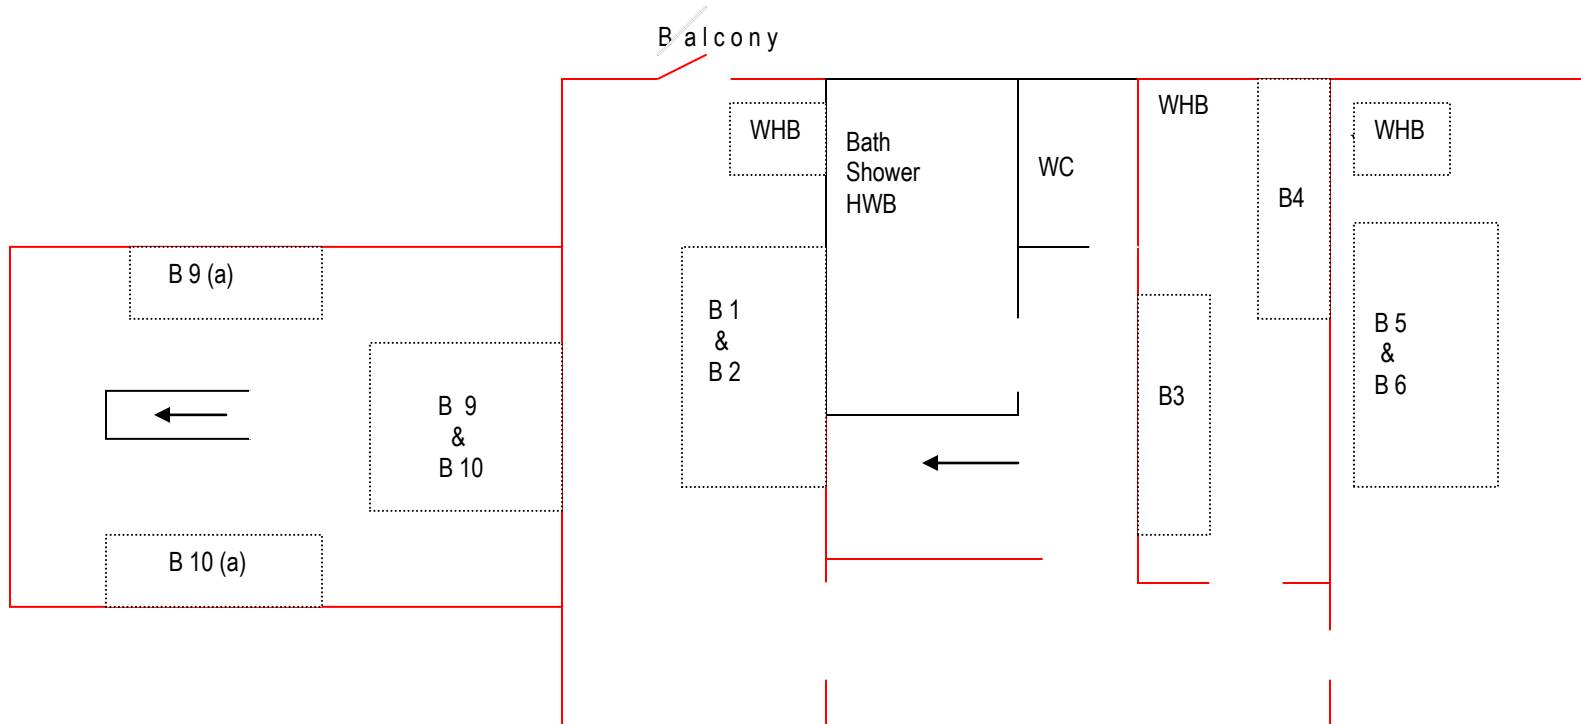

EVERGREEN LODGE
Ground Floor

Main House
max: 10

West wing
Max: 4

EVERGREEN LODGE
First Floor

*There is no upstairs connection between
B1 & 2 and B 9 & 10*

Main House
Max: 10

Beds 1&2, 5&6, 9&10 and 11&12 are 5' double beds
Beds 4, 7, 9(a), 10(a) and 14 are 3' single beds

Beds 3, 8 and 13 are 2'6" single beds